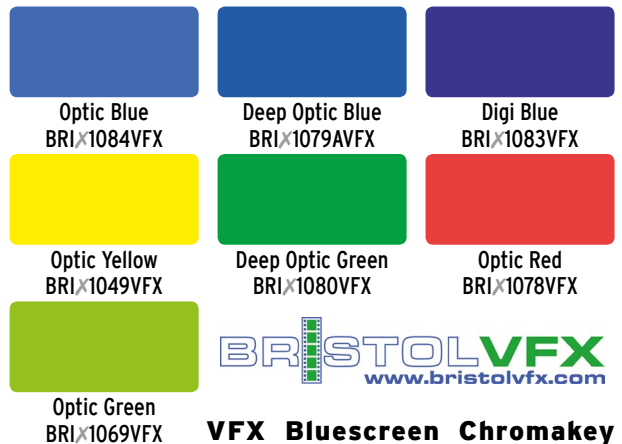

BRISTOL VFX BLUESCREEN CHROMAKEY

VFX Bluescreen Chromakey

These colours have been developed for shooting visual effects sequences and are compatible with all current keying formats and VFX techniques. These water-based paints are made from pure pigment and are totally matt. They have matching synthetic loop fabrics which are available to order either by the metre [1.28 m wide] or as made up cloths to any size or specification.

Bristol VFX		6 kg	12.5kg
approx vol:		4.3 L	9.0 L
	matches	£59.87	£116.01
Optic Blue	[Ultimatte Blue]	BRI61084VFX	BRI21084VFX
Optic Yellow	[Chromakey Yellow]	BRI61049VFX	BRI21049VFX
Deep Optic Green*	[Chromakey Green]	BRI61080VFX	BRI21080VFX
		£95.52	£179.50
Deep Optic Blue	[Chromakey Blue]	BRI61079AVFX	BRI21079AVFX
Digi Blue	[Super Blue]	BRI61083VFX	BRI21083VFX
Optic Red	[Chromakey Red]	BRI61078VFX	BRI21078VFX
*Choose Deep Optic Green rather than Optic Green if working outside.			
		6 kg	10 kg
approx vol:		4.8 L	8.0 L
		£95.52	£178.21
Optic Green	[Ultimatte Corp.]	BRI61069VFX	BRI21069VFX
[for Optic Green use BRI61080VFX [6 kg] or BRI21080VFX [12.5 kg] as an undercoat]