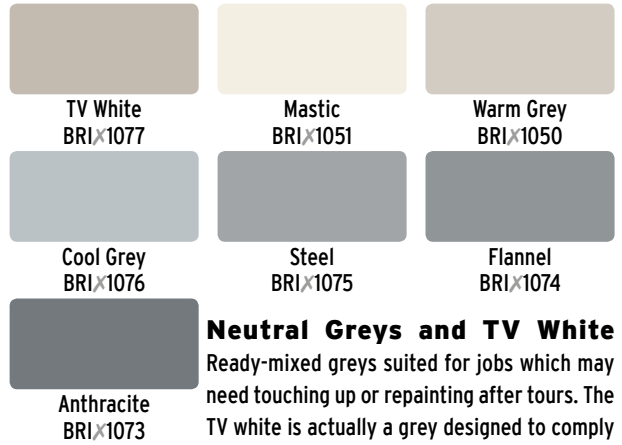

BRISTOL EARTH COLOURS

Bristol Earth Colours These superb rich earth colours are based on the same paint technology as Bristol's Primary Range shown on the previous page. They are water-based, totally matt and give exceptional coverage. The paint will be touch dry in about one hour but will continue to harden and the bond will improve over a further 48 hrs. Covers 8 - 10 m² per litre. To convert kilos to litres simply multiply the weight by the conversion figure in the first column.

| Bristol Earth Colour | 1 kg | 3 kg | 6 kg | 12.5 kg |
|---|----------|----------|----------|----------|
| conversion figure | 0.75 L | 2.25 L | 4.5 L | 9.37 L |
| approx vol: | £12.79 | £27.01 | £43.87 | £82.61 |
| [0.78] Yellow Ochre | BRI11046 | BRI31046 | BRI61046 | BRI21046 |
| [0.78] Raw Sienna | BRI11087 | BRI31087 | BRI61087 | BRI21087 |
| [0.78] Venetian Red | BRI11092 | BRI31092 | BRI61092 | BRI21092 |
| [0.78] Burnt Sienna | BRI11089 | BRI31089 | BRI61089 | BRI21089 |
| [0.78] Burnt Umber | BRI11091 | BRI31091 | BRI61091 | BRI21091 |
| [0.78] Raw Umber | BRI11090 | BRI31090 | BRI61090 | BRI21090 |
| [0.78] Dark Umber | BRI12010 | BRI32010 | BRI62010 | BRI22010 |
| [0.78] Bronze Green | BRI12011 | BRI32011 | BRI62011 | BRI22011 |
| [0.78] Green Umber | BRI12012 | BRI32012 | BRI62012 | BRI22012 |
| [0.78] Earth Green | BRI12013 | BRI32013 | BRI62013 | BRI22013 |
| Bristol full colour chart [at cost price] | | | BRICC | £8.60 |

BRISTOL BLACK & WHITE

Bristol White This paint is of exceptional quality and has been found to be a perfect water-based sealer primer for MDF having good edge filling properties. The exceptional coverage can save valuable time. Now also available in Ivory.

BRISTOL NEUTRALS

Neutral Greys and TV White Ready-mixed greys suited for jobs which may need touching up or repainting after tours. The TV white is actually a grey designed to comply with the requirement for the maximum 60% reflectance needed for transmission purposes.