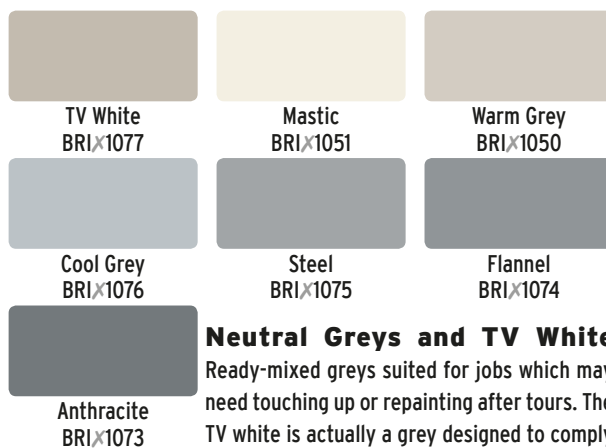

The Bristol section just contains Bristol paint products. Bristol glazes appear in the Glazes Section [page 45].

BRISTOL EARTH COLOURS

Bristol Earth Colours These superb rich earth colours are based on the same paint technology as Bristol's Primary Range shown on the previous page. They are water-based, totally matt and give exceptional coverage. The paint will be touch dry in about one hour but will continue to harden and the bond will improve over a further 48 hrs. Covers 8 - 10 m² per litre. To convert kilos to litres simply multiply the weight by the conversion figure in the first column.

Bristol Earth Colour	1 kg	3 kg	6 kg	12.5 kg
conversion figure	0.75 L	2.25 L	4.5 L	9.37 L
approx vol:	£11.90	£25.13	£40.81	£76.85
[0.78] Yellow Ochre	BRI11046	BRI31046	BRI61046	BRI21046
[0.78] Raw Sienna	BRI11087	BRI31087	BRI61087	BRI21087
[0.78] Venetian Red	BRI11092	BRI31092	BRI61092	BRI21092
[0.78] Burnt Sienna	BRI11089	BRI31089	BRI61089	BRI21089
[0.78] Burnt Umber	BRI11091	BRI31091	BRI61091	BRI21091
[0.78] Raw Umber	BRI11090	BRI31090	BRI61090	BRI21090
[0.78] Dark Umber	BRI12010	BRI32010	BRI62010	BRI22010
[0.78] Bronze Green	BRI12011	BRI32011	BRI62011	BRI22011
[0.78] Green Umber	BRI12012	BRI32012	BRI62012	BRI22012
[0.78] Earth Green	BRI12013	BRI32013	BRI62013	BRI22013
Bristol full colour chart [at cost price]			BRICC	£8.00

BRISTOL BLACK & WHITE

Bristol White This paint is of exceptional quality and has been found to be a perfect water-based sealer primer for MDF having good edge filling properties. The exceptional coverage can save valuable time. Now also available in Ivory.

BRISTOL NEUTRALS

Neutral Greys and TV White

Ready-mixed greys suited for jobs which may need touching up or repainting after tours. The TV white is actually a grey designed to comply with the requirement for the maximum 60% reflectance needed for transmission purposes.