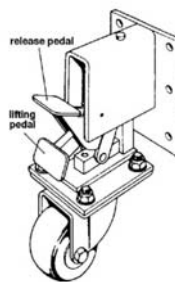

TRIPLE E UNIJACKS

Triple E Unijack

Fast operation scenery truck wheels and brakes that are ideal for quick scene changes. These top quality

fittings are designed and engineered for the most demanding occasions. Simple toe operation.

Triple E Unijack	code	each
2" Castor	UJA1	£135.00
3" Castor	UJA2	£150.00
Rubber Foot Brake	UJA3	£119.00
Spare rubber base plate for brake	UJA8	£9.00

Flints can supply plug fixing castors, pneumatic lifting castors, hospital bed type castors and Footmaster Multifunctional Castors. Please phone for details. Visit flints.co.uk to buy online