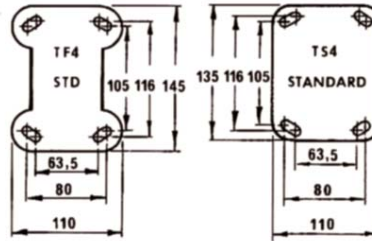

MEDIUM TO HEAVY DUTY CASTORS - UP TO 250KG - REVVO SERIES FOUR

Use M10 bolts

TRADELINE

Spend over £100
Save 15%

Spend over £500
Save 20%

Swivel	fixed	wheel type	load capacity	WD	OH	SR	TW	swivel code	price	fixed code	price
TS4 075 NY04	TF4 075 NY04	Nylon	160kg	75	114	73	35	CAS132	£14.54	CAS032	£9.69
TS4 075 PT04	TF4 075 PT04	Revvothane	160kg	75	114	73	25	CAS131	£29.06	CAS031	£23.83
TS4 100 NY04	TF4 100 NY04	Nylon	225kg	100	139	91	35	CAS140	£16.12	CAS040	£10.67
TS4 100 PT04	TF4 100 PT04	Revvothane	225kg	100	139	91	29	CAS141	£34.05	CAS041	£28.60
TS4 125 NY04	TF4 125 NY04	Nylon	250kg	125	164	105	35	CAS157	£19.08	CAS057	£13.60
TS4 125 PT04	TF4 125 PT04	Revvothane	250kg	125	164	105	32	CAS154	£42.02	CAS054	£36.55

For castors fitted with wheel and swivel lock [only available on swivels but not available on TS4 075 size] add **£14.18** and the suffix 'L' to the code.
For castors fitted with a wind in bolt type wheel lock add **£5.87** and the suffix 'W' to the code.