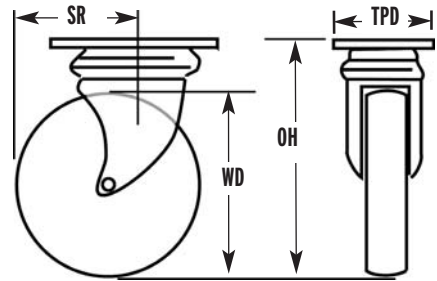

CASTORS

This page was updated 17/03/11

Castor Selection Always choose the largest wheel diameter that you can. Large wheels help reduce rolling resistance and can cope with rougher surfaces. The wheel types of the castors that Flints stock are shown on the table below.

WD = Wheel Diameter
OH = Overall Height
SR = Swivel Radius
TW = Tread Width
TPD=Top Plate Dimensions
All measurements are in millimetres

Castor Loading On a platform fitted with four castors take the weight of the platform and the load it is carrying [evenly distributed] and divide by three to take into account of uneven surfaces etc. If the platform is carrying actors then you will have to assume the worst case that the actors will all be standing on one corner of the platform and so EACH castor will have to take the entire load with an added margin for safety.