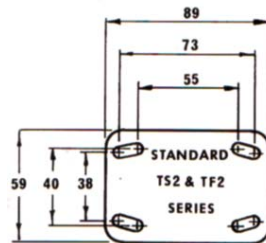

LIGHT DUTY CASTORS - UP TO 70KG - REVVO SERIES TWO

Use M6 bolts

TRADELINE

Spend over £100
Save 15%
Spend over £500
Save 20%

Swivel	fixed	wheel type	load capacity	WD	OH	SR	TW	swivel code	price	fixed code	price
TS2 050 RL02	TF2 050 RL02	Grey rubber tyred	35kg	50	76	53	18	CAS103	£7.01	CAS003	£5.01
TS2 050 NY02	TF2 050 NY02	Nylon	55kg	50	76	53	20	CAS102	£5.57	CAS002	£3.84
TS2 075 NY02	TF2 075 NY02	Nylon	60kg	75	98	65	20	CAS107	£6.21	CAS007	£4.51
TS2 075 RL02	TF2 075 RL02	Revolite	36kg	75	98	65	20	CAS111	£7.89	CAS006	£6.18
TS2 100 NY02	TF2 100 NY02	Nylon	70kg	100	123	78	20	CAS110	£7.75	CAS011	£6.07
TS2 100 RL02	TF2 100 RL02	Revolite	41kg	100	123	78	20	CAS108	£9.13	CAS012	£7.38

For castors fitted with wheel brake [only available on swivels] add £3.99 and the suffix 'B' to the code.