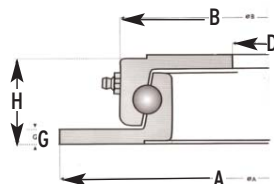

TURNTABLES

Turntables A range of ball bearing turntables ideally suited for securing revolve centres to the stage but also handy for constructing stage trucks and for revolving platforms for heavy sculptures. The flanges are undrilled.

G=8mm.

Turntables	capacity	wt	ØA	ht H	ØB	ØD	code	price
	750kg	11kg	400	45	342	230	CAS400L	£232.47
	900kg	15kg	500	45	442	330	CAS500L	£238.32

Other sizes are available to order