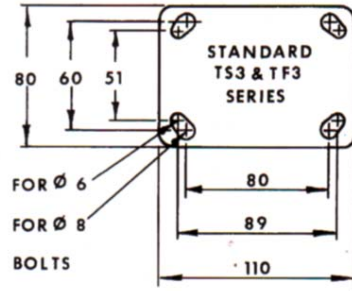

MEDIUM DUTY CASTORS - UP TO 125KG - REVVO SERIES THREE

TRADELINE

Spend over £100
Save 15%

Spend over £500
Save 20%

Swivel	fixed	wheel type	load capacity	WD	OH	SR	TW	swivel code	price	fixed code	price
TS3 075 NY03	TF3 075 NY03	Nylon	125kg	75	107	72	25	CAS117	£9.09	CAS017	£6.74
TS3 075 PT03	TF3 075 PT03	Revvothane	115kg	75	107	72	25	CAS116	£23.06	CAS016	£20.69
TS3 100 NY03	TF3 100 NY03	Nylon	125kg	100	132	84	25	CAS122	£11.16	CAS022	£8.89
TS3 100 PT03	TF3 100 PT03	Revvothane	115kg	100	132	84	19	CAS121	£25.25	CAS021	£22.97

For castors fitted with wheel brake [only available on swivels] add **£5.41** and the suffix 'B' to the code.