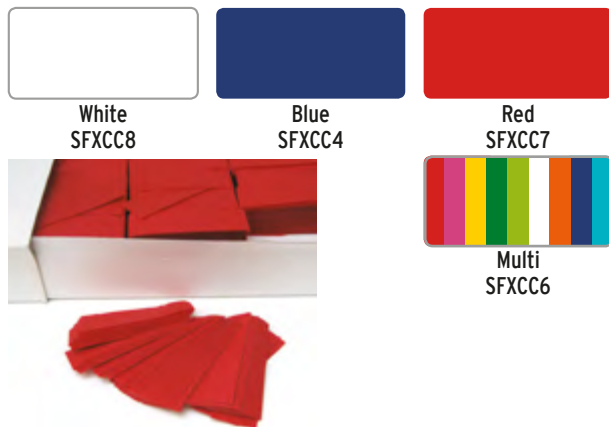

## SLASH CURTAINS

**Budget Slash Curtains** Economically priced slit curtains ideal for parties etc. 910 mm wide with 12 mm slashes. Available in two different drops.

Budget Slash Curtains [910 mm]	code	2.4 m	code	4.8 m
Gold Metallic	SLIT24G12	£9.90	SLIT48G12	£16.78
Silver Metallic	SLIT24S12	£9.90	SLIT48S12	£16.78
Red Metallic	SLIT24R12	£9.90	SLIT48R12	£16.78
Copper Metallic	SLIT24C12	£9.90	SLIT48C12	£16.78
Sea Green Metallic	SLIT24SG12	£9.90	SLIT48SG12	£16.78
Royal Blue Metallic	SLIT24RB12	£9.90	SLIT48RB12	£16.78
Purple Metallic	SLIT24P12	£9.90	SLIT48P12	£16.78
Rose Metallic	SLIT24RO12	£9.90	SLIT48RO12	£16.78
Cerise Metallic	SLIT24CE12	£9.90	SLIT48CE12	£16.78
Black Satin	SLIT24B12S	£9.90	SLIT48B12S	£16.78

## CHINESE CONFETTI

**Chinese Confetti** A neatly packed box full of light tissue rectangles that float very slowly to the ground if released from a theatre grid or thrown from a balcony. Flame retardant. Size: 2" x 1/2".

## ROSCO SLIT DRAPES

**Rosco Slit Drapes** Do not confuse these Rosco drapes with ordinary slash curtains. Rosco slit drapes are made from overlapped strips and are joined with a header tape. They come 915 mm wide and are made of flame-retardant vinyl in rich colours and diffractions. Available in three different drops.