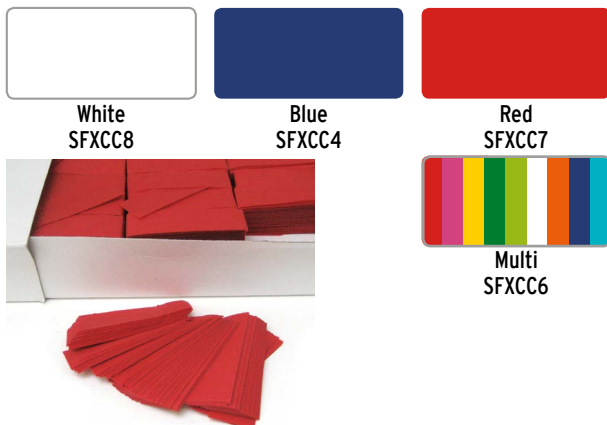

## SLASH CURTAINS

**Budget Slash Curtains** Economically priced slit curtains ideal for parties etc. 910 mm wide with 12 mm slashes. Available in two different drops.

Budget Slash Curtains [910 mm]	code	2.4 m	code	4.8 m
Gold Metallic	SLIT24G12	£10.10	SLIT48G12	£17.28
Silver Metallic	SLIT24S12	£10.10	SLIT48S12	£17.28
Red Metallic	SLIT24R12	£10.10	SLIT48R12	£17.28
Copper Metallic	SLIT24C12	£10.10	SLIT48C12	£17.28
Sea Green Metallic	SLIT24SG12	£9.90	SLIT48SG12	£16.78
Royal Blue Metallic	SLIT24RB12	£10.10	SLIT48RB12	£17.28
Purple Metallic	SLIT24P12	£10.10	SLIT48P12	£17.28
Rose Metallic	SLIT24RO12	£9.90	SLIT48RO12	£16.78
Cerise Metallic	SLIT24CE12	£10.10	SLIT48CE12	£17.28
Black Satin	SLIT24B12S	£10.10	SLIT48B12S	£17.28

## CHINESE CONFETTI

**Chinese Confetti** A neatly packed box full of light tissue rectangles that float very slowly to the ground if released from a theatre grid or thrown from a balcony. Flame retardant. Size: 2" x 1/2".

## ROSCO SLIT DRAPES

**Rosco Slit Drapes** Do not confuse these Rosco drapes with ordinary slash curtains. Rosco slit drapes are made from overlapped strips and are joined with a header tape. They come 915 mm wide and are made of flame-retardant vinyl in rich colours and diffractions. Available in three different drops.