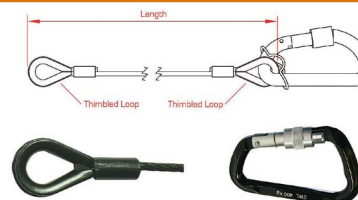

TV SPEC BONDS

CE **TV Spec Bond with Karabiner** These heavier wire bonds are fitted with a captive karabiner at one end. They conform to BBC TV 168A.

TV Spec Bond with Karabiner		code	price
connectors	wire Ø	length	WLL
Karabiner	4 mm	700 mm	50 kg
Karabiner	5 mm	700 mm	75 kg
		DOUT2820501	£20.28
		DOUT2830501	£21.00