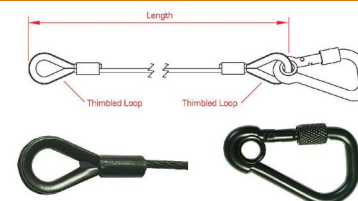

ACCESSORY BOND WITH SWIVEL

CE **Accessory Bond with Swivel** These shorter lightweight bonds are fitted with a swivel hook. Designed for lightweight lighting accessories.

Accessory Bond with Swivel		code	price
connectors	wire Ø	length	WLL
One M6 x 60	2 mm	600 mm	5 kg
		DOUT2840001	£5.48

SAFETY CHAINS

"Safety" Chains Black enamelled 21 x 3 mm chain fitted with a spring hook at one or both ends. Suitable for lightweight items only, use CE marked accessory or safety bonds for heavier items.

Safety Chains		code	price
	length		
Spring hook one end	600 mm	FHS121	£2.22
Spring hook both ends	600 mm	FHS121D	£3.35

SAFETY BONDS WITH CARBINES

CE **Safety Bond with Carbine** These 3 mm wire bonds are fitted with a captive eye carbine hook at one end or both ends.

Safety Bond with Carbine		code	price
connectors	wire Ø	length	WLL
One carbine hook	3 mm	600 mm	15 kg
Two carbine hooks	3 mm	600 mm	15 kg
		DOUT22001	£3.34
		DOUT22101	£5.02

SAFETY BONDS WITH MOVING LIGHT HOOK