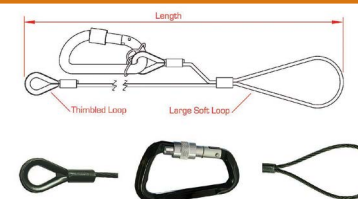

TV SPEC BONDS WITH LARGE LOOP

CE **TV Spec Bonds with Karabiner [large loop]** These heavier wire bonds are fitted with a captive karabiner on the tail of a large loop. They conform to BBC TV 168A.

TV Spec Bond with Karabiner [large loop]		code	price
connectors	wire Ø	length	WLL
Karabiner	4 mm	480 mm	50 kg
Karabiner	5 mm	480 mm	75 kg
		DOUT2820001	£19.31
		DOUT2830001	£20.36