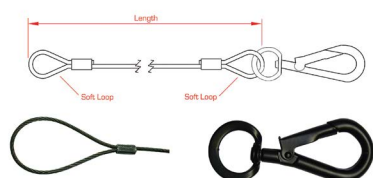

Safety Bonds

Used as a fail-safe should the primary suspension fixing fail. Use for all suspended fixings, including lighting and sound equipment, particularly where items are suspended over people's heads. Try to ensure there is as little slack in the bond as possible as the loads given are based on static loads rather than dropped loads. A 3 mm Ø soft loop will pass through the hole in the Electro Kabuki. See Safety Lanyards for personal protection [pages 313 - 315]. See Small Tool Lanyards [page 316].

GENERAL PURPOSE BONDS

CE **General Purpose Bond** These black wire rope assemblies can be fitted with your own connector to perform a wide range of functions.

General Purpose Bond		code	price
connectors	wire Ø	length	WLL
N/A	3 mm	600 mm	100 kg
N/A	4 mm	600 mm	175 kg
		DOUT2849001	£3.02
		DOUT2852001	£5.24

ACCESSORY BOND WITH CARBINE

Accessory Bond with Carbine These popular lightweight bonds are fitted with a captive eye carbine hook. Designed for lightweight lighting accessories.

Accessory Bond with Carbine		code	price
connectors	wire Ø	length	WLL
One M6 x 60	2 mm	600 mm	20 kg
		DOUT2841001	£6.67

ACCESSORY BOND WITH SWIVEL

CE **Accessory Bond with Swivel** These shorter lightweight bonds are fitted with a swivel hook. Designed for lightweight lighting accessories.

Accessory Bond with Swivel		code	price
connectors	wire Ø	length	WLL
One M6 x 60	2 mm	600 mm	5 kg
		DOUT2840001	£5.48