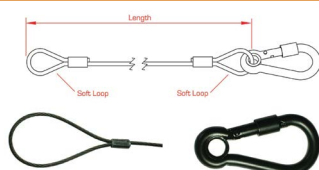

Safety Bonds

Used as a fail-safe should the primary suspension fixing fail. Use for all suspended fixings, including lighting and sound equipment, particularly where items are suspended over people's heads. Try to ensure there is as little slack in the bond as possible as the loads given are based on static loads rather than dropped loads. A 3 mm Ø soft loop will pass through the hole in the Electro Kabuki. See Safety Lanyards for personal protection [pages 313 - 315]. See Small Tool Lanyards [page 316].

GENERAL PURPOSE BONDS

CE **General Purpose Bond** These black wire rope assemblies can be fitted with your own connector to perform a wide range of functions.

General Purpose Bond		code	price
connectors	wire Ø	length	WLL
N/A	3 mm	600 mm	100 kg
N/A	4 mm	600 mm	175 kg
		DOUT2849001	£3.02
		DOUT2852001	£5.24

ACCESSORY BOND WITH CARBINE

Accessory Bond with Carbine These popular lightweight bonds are fitted with a captive eye carbine hook. Designed for lightweight lighting accessories.

Accessory Bond with Carbine		code	price
connectors	wire Ø	length	WLL
One M6 x 60	2 mm	600 mm	20 kg
		DOUT2841001	£6.67

ACCESSORY BOND WITH SWIVEL

CE **Accessory Bond with Swivel** These shorter lightweight bonds are fitted with a swivel hook. Designed for lightweight lighting accessories.

Accessory Bond with Swivel		code	price
connectors	wire Ø	length	WLL
One M6 x 60	2 mm	600 mm	5 kg
		DOUT2840001	£5.48