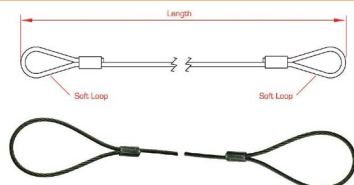

Safety Bonds

Used as a fail-safe should the primary suspension fixing fail. Use for all suspended fixings, including lighting and sound equipment, particularly where items are suspended over people's heads. Try to ensure there is as little slack in the bond as possible as the loads given are based on static loads rather than dropped loads. A 3 mm Ø soft loop will pass through the hole in the Electro Kabuki. See Safety Lanyards for personal protection [pages 313 - 315]. See Small Tool Lanyards [page 316].

GENERAL PURPOSE BONDS

CE **General Purpose Bond** These black wire rope assemblies can be fitted with your own connector to perform a wide range of functions.

General Purpose Bond		code	price
connectors	wire Ø	length	WLL
N/A	3 mm	600 mm	100 kg
N/A	4 mm	600 mm	175 kg
		DOUT2849001	£3.02
		DOUT2852001	£5.24

ACCESSORY BOND WITH CARBINE

Accessory Bond with Carbine These popular lightweight bonds are fitted with a captive eye carbine hook. Designed for lightweight lighting accessories.

Accessory Bond with Carbine		code	price
connectors	wire Ø	length	WLL
One M6 x 60	2 mm	600 mm	20 kg
		DOUT2841001	£6.67

ACCESSORY BOND WITH SWIVEL

CE **Accessory Bond with Swivel** These shorter lightweight bonds are fitted with a swivel hook. Designed for lightweight lighting accessories.

Accessory Bond with Swivel		code	price
connectors	wire Ø	length	WLL
One M6 x 60	2 mm	600 mm	5 kg
		DOUT2840001	£5.48