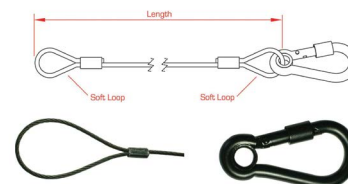

SAFETY BONDS WITH CARBINES

CE **Safety Bond with Carbine** These 3 mm wire bonds are fitted with a captive eye carbine hook at one end or both ends.

Safety Bond with Carbine		code	price
connectors	wire Ø	length	WLL
One carbine hook	3 mm	600 mm	15 kg
Two carbine hooks	3 mm	600 mm	15 kg
		DOUT22001	£3.34
		DOUT22101	£5.02