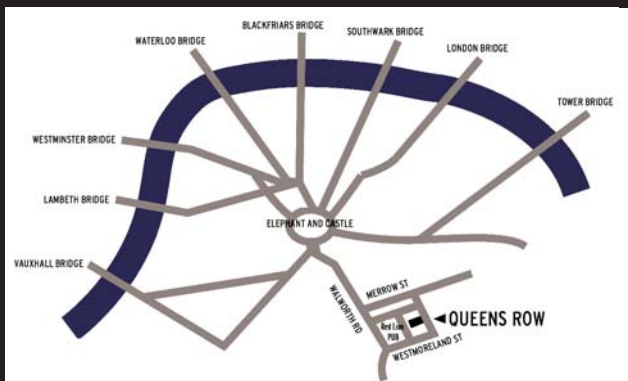

flints.co.uk

FLINTS

Theatrical Chandlers

Flint Hire and Supply Ltd was established 30 years ago to provide the theatre industry with a single source for specialist theatre hardware and paints. We cater for Stage Managers, Production Managers, Workshop Managers, Scenic Artists, Engineers, Carpenters, Painters and Propmakers. Flints are the major retailer of theatrical goods in the UK employing around thirty staff. Our buying power allows us to pass on excellent value to our customers and our unrivalled experience ensures that the products we stock are perfectly suited to the industry. Our client base now includes dance companies, shop display, schools and universities, museums, film, television and marine industries. All of the items in this mini product catalogue can be bought online at flints.co.uk. To keep you right up to date you can download sections of our main catalogue from our website, which is regularly updated and includes any technical or price changes and also details of newly added products.

We hope that you enjoy our dance flyer.

ALL PRICES IN THIS CATALOGUE EXCLUDE VAT

HOW TO FIND US

- **Train** Elephant and Castle
- **Tube** Elephant and Castle, Bakerloo and Northern Line
- **Bus** 12, 35, 40, 45, 68, 468, 171, 176, 148.
- **Bike** 15 minutes from Charing Cross. We love bikes!
- **Car** Easy pay and display parking.

Opening Hours

9am-6pm Monday to Friday
9am-2pm on Saturday

We accept all major credit and debit cards

We are full members of the Lifting Equipment Engineers Association

We are ISO 9001 approved by British Standards

FS 539611